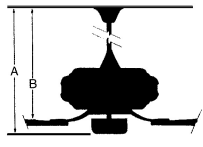

Image File Name: **F656L-BNK.jpg**

MEASUREMENTS

Blade Finish:	Reversible Blades: No		
Blade Material: PLYWOOD WITH PAPER OVERLAY	Slope: Yes		
Blade Sweep: 52"	No. of Blades: 5	Blade Pitch: 12 DEGREES	Hanging Weight: 19.14
Downrod 1: 6	Downrod 1 Outside Dia: .75	Downrod 2: 80 INCH	Downrod 2 Outside Dia:
Ceiling to Lowest Point: (Dim A) 14.5	Ceiling to Blade (Dim B) 10.0	Lead Wire: 80 INCH	Motor Size: 172*14MM