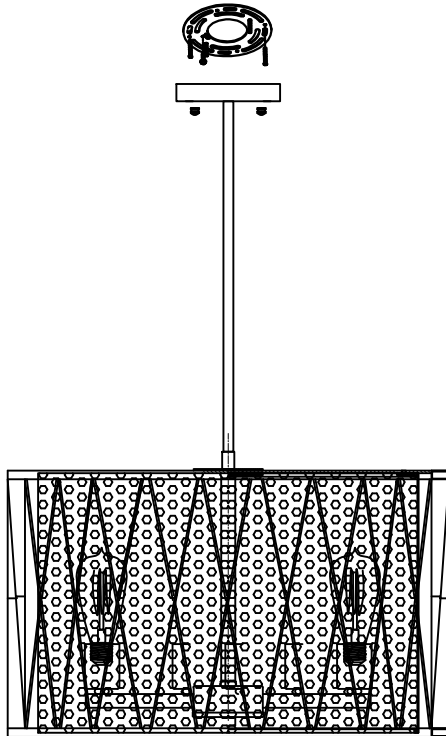

Product Name: Pendant lamp
Model :9889P20-4-101
120Vac, 60Hz,AC ONLY
Lamp Size:φ20"*H12~70"

Trade Mark:
CRYSTAL WORLD INC

C LISTED US
Intertek
4006677

PENDANT LAMP ASSEMBLY INSTRUCTIONS

Install bulbs (NOT INCLUDED).USE **120V E26 1*60W Max.**