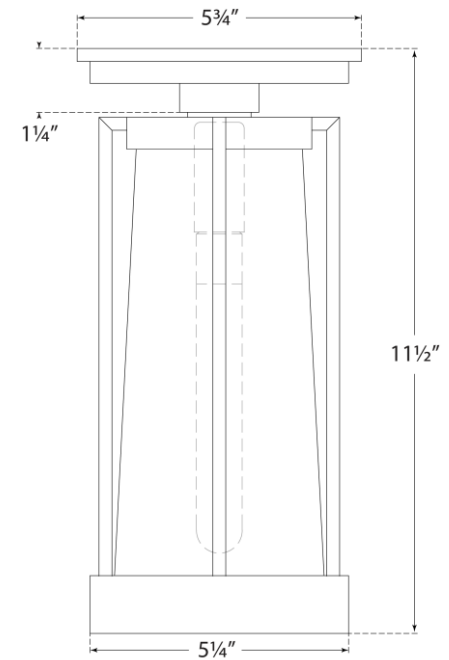

TEAR SHEET

Calix Tall Flush

Item # TOB 4275BZ/HAB-CG

Designer: Thomas O'Brien

Height: 11.5"

Width: 5.25"

Canopy: 5.75" Round

Finishes: BZ/HAB, HAB, PN

Glass Options: CG, WG

Socket: E12 Candelabra

Wattage: 60 C11

Weight: 4 Pounds

Front View