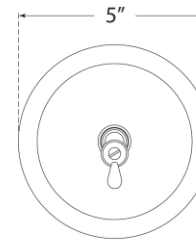

TEAR SHEET

Katie Small Cylinder Sconce

Item # TOB 2225BZ/G3-CG

Designer: Thomas O'Brien

Height: 16.25"

Width: 5"

Extension: 7.5"

Backplate: 5" Round

Finishes: BZ, HAB, PN

Glass Options: CG, SG, WG

Socket: E12 Candelabra

Wattage: 40 C11

Weight: 5 Pounds

Front View
Mounting Plate