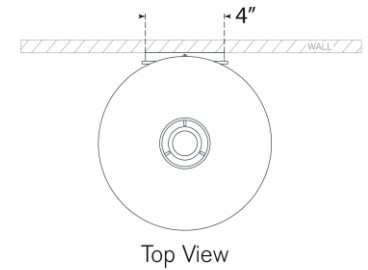

## Hackney Single Sconce

Item # SP 2022AN-L

Designer: J. Randall Powers

Height: 14"

Width: 9"

Extension: 9.25"

Backplate: 4" Round

Finishes: AN, BZ, HAB, PN

Shade Treatments: L

Shade Details: 2.5" x 9" X 5"

Socket: E12 Candelabra

Wattage: 40 B11

Weight: 3 Pounds

Note: Requires Smaller Outlet Box

Top View

Side View