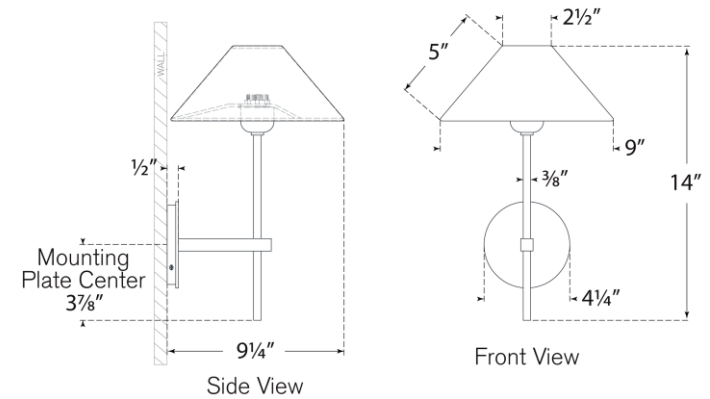

## Hackney Single Sconce

Item # SP 2022AN-L

Designer: J. Randall Powers

Height: 14"

Width: 9"

Extension: 9.25"

Backplate: 4" Round

Finishes: AN, BZ, HAB, PN

Shade Treatments: L

Shade Details: 2.5" x 9" X 5"

Socket: E12 Candelabra

Wattage: 40 B11

Weight: 3 Pounds

Note: Requires Smaller Outlet Box

Top View

Side View