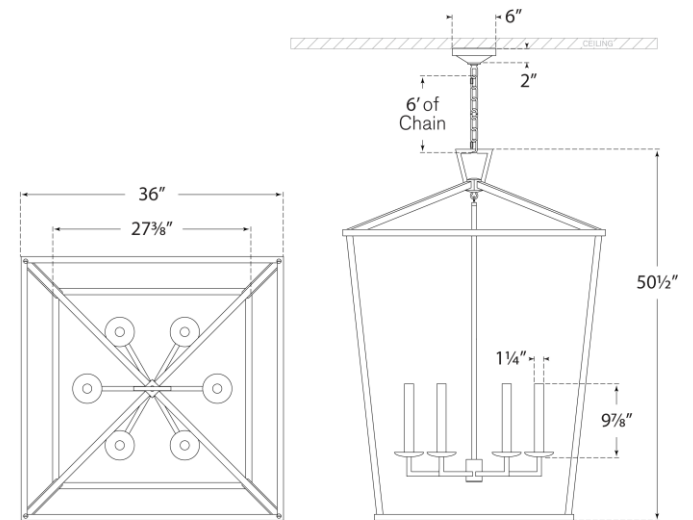

TEAR SHEET

Darlana XXL Lantern

Item # CHC 2172GI

Designer: Chapman & Myers

Height: 50.5"

Width: 36"

Canopy: 6" Round

Finishes: AI, GI, PN

Socket: 6 - E12 Candelabra

Wattage: 6 - 40 C11

Weight: 37 Pounds

Top View

Side View