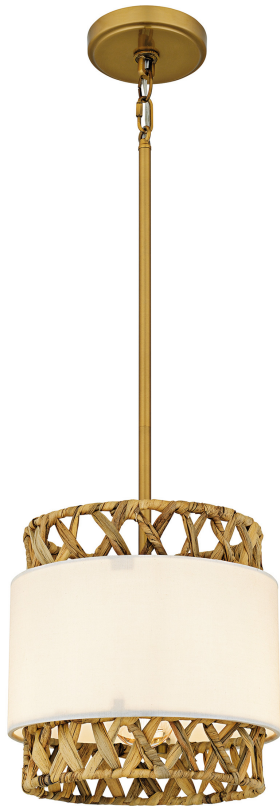

KAT1510BRG

Kate 1-Light Brushed Gold Mini

Pendant

Brushed Gold

QUOIZEL
LIGHTING

DIMENSIONS

Dimensions: 10.00" W x 10.25" H x 10.00" D

Overall Height: 50"

Canopy Dimensions: 5.00"W x 0.75"D

Chain/Downrod Length: 2 (0.5"D x 6") and 2 (0.5"D x 12")

Down Rods

Weight: 4.12 lbs

DETAILS

Material: STEEL

Glass/Shade Description: White Linen and
Rattan - Fabric

LAMPING

Light Source: Socketed

Bulb Included: No

Bulb Type: Medium Base

Bulb Quantity: 1

Watts per Bulb: 100

LED Wattage Equivalent: 25W

ELECTRICAL

Dimmable: Yes

Voltage: 120v

Wire Length: 8'

INSTALLATION

Location Rating: Damp

Install Position: N/A

Sloped Ceiling Compatible: Yes

03/31/2013

Quoizel, Inc. - 6 Corporate Parkway - Goose Creek, SC 29445