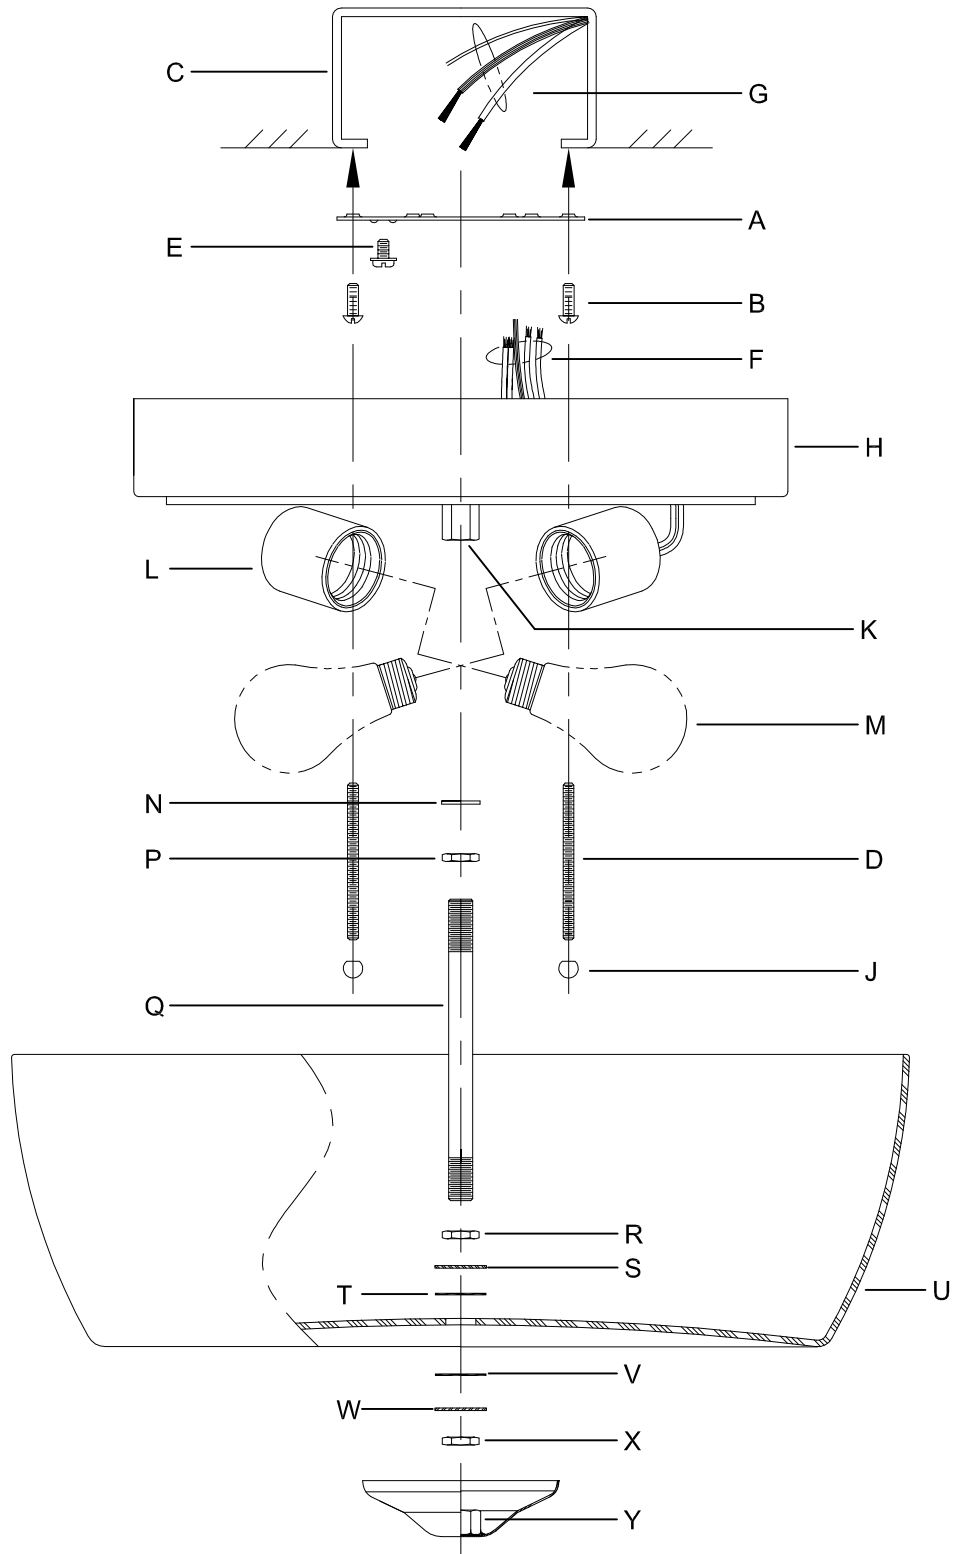

Assembly & Installation Instructions

CAUTION: Read instructions carefully and turn electricity off at main circuit breaker panel before beginning installation.

350061

WARNING - If any Special Control Devices are used with this Fixture, Follow the Instructions Carefully to assure full compliance with N.E.C. requirements. If there are any questions, contact a Qualified Electrical Contractor.
WARNING - This product contains chemicals known to the State of California to cause cancer, birth defects and /or other reproductive harm. Thoroughly wash hands after installing, handling, cleaning, or otherwise touching this product.
CAUTION - All glass is fragile, use care when handling Glass component(s) and or Lamp(s).

ASSEMBLY STEPS:
PASOS PARA ENSAMBLAR:
MODE D'ASSEMBLAGE:

1. E → A
2. B, A → C
3. F → G 
4. J, D, H → A
5. Q, P, N → K
6. M → L
7. R, S, T, U, V, W, X → Q
8. Y → Q

**B, C, G & M
 (NOT FURNISHED)
 (NO INCLUIDA)
 (NON FOURNIE)**