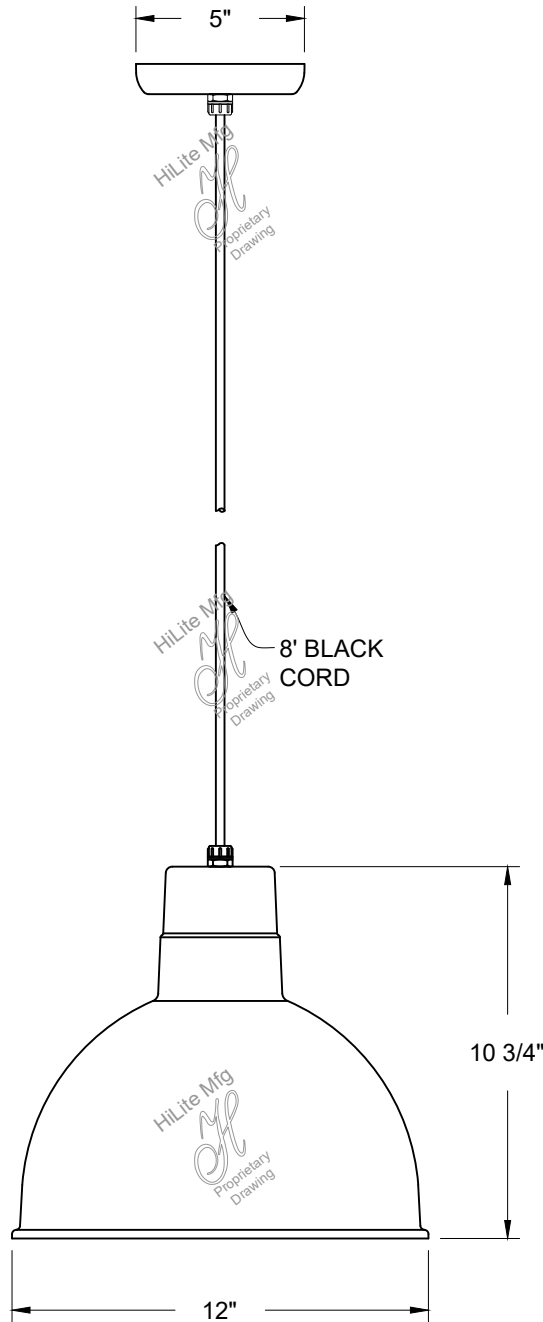

HiLite Mfg

 Proprietary Drawing

HiLite Mfg

 Proprietary Drawing

HiLite Mfg

 Proprietary Drawing

HiLite Mfg

 Proprietary Drawing

DRY LOCATION

Item Number	Wattage	Voltage
H-QSN16112-C	200W	120V

Finish
 91-Black, 93-White, 96-Galvanized,
 145-Oil Rubbed Bronze

Mounting
 Cord Mount

Lamp/Socket
 1-Medium Base INC

***Confidential and Proprietary. The information contained on this page is the sole property of Hi-Lite Mfg. Co., Inc. Any reproduction, redistribution, or use to profit from in part or as a whole without prior written authorization of Hi-Lite Mfg. Co., Inc. is unlawful, against trade laws and will be prosecuted to the fullest extent.